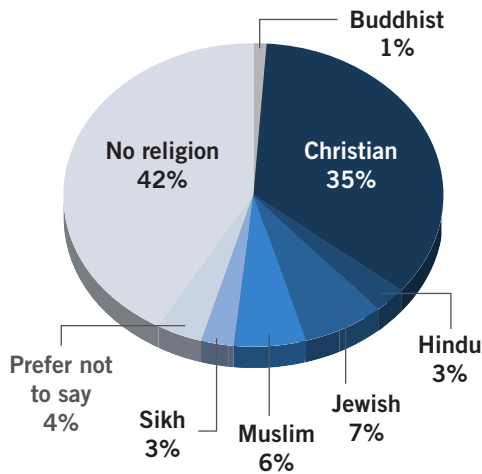

AGGREGATED: RELIGION